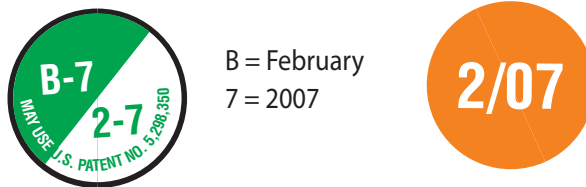

READING BATTERY DATE CODES

DID YOU KNOW:

- All major battery manufacturers use a similar date code system.
- Most automobile owners want to replace their battery when it is 3–5 years old.
- Providing your customer the age of his or her battery is good customer service.

Most battery manufacturers stamp a date code on the top of the battery. It's almost always the first number and first letter.

MONTH = A – M			YEAR = 1 – 10		
A – January	E – May	I – September	2 – 2002	6 – 2006	9 – 2009
B – February	F – June	J – October	3 – 2003	7 – 2007	0 – 2010
C – March	G – July	K – November	4 – 2004	8 – 2008	1 – 2011
D – April	H – August	L or M – December	5 – 2005		

Or, you may find a date sticker on the top or side that looks like this:

Original-equipment batteries will be the age of the vehicle (month and year manufactured).

CURRENT MONTH & YEAR

DATE CODE ON BATTERY

Match "Current Month & Year" with the "Date Code On Battery" to find the battery's age in months.

WHITE: 0-3 YEARS

GREEN: 3-5 YEARS

YELLOW: 5 YEARS OR MORE